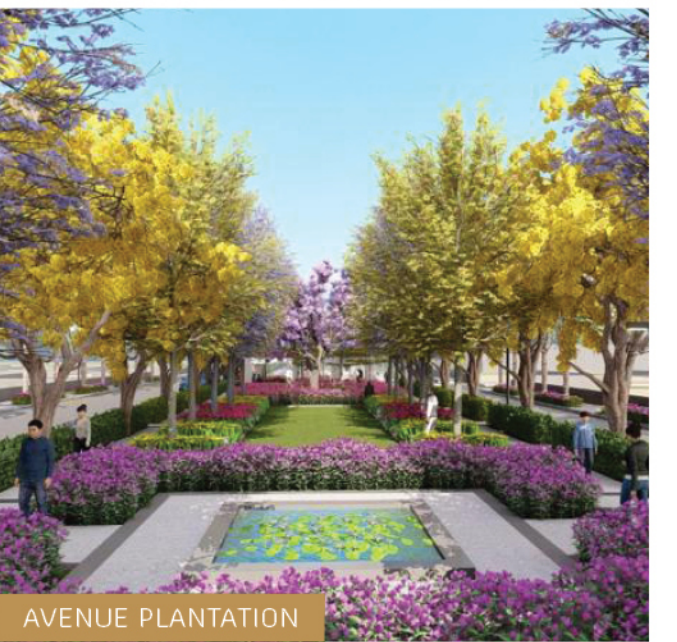

CENTRAL PARK AERIAL VIEW

CLUBHOUSE

21 ACRES
VILLA PLOTTING

CLUBHOUSE (10,000 SFT)
and SPORTS FACILITIES

On Srisailem Highway, Kandukur
Existing **100** feet road
and Proposed **200** feet road

CENTRAL PARK

AVENUE PLANTATION

TOT-LOT

BADMINTON COURT

VOLLEYBALL COURT

PROJECT HIGHLIGHTS

 Indoor Badminton	 Volleyball
 Mini Basket Ball	 GYM
 Clubhouse / Indoor Games	 Municipal Water Provision
 24x7 Security	 Avenue Plantation
 Underground Cabling System	 Beautiful Landscape
 Children's Play Area	 Underground Drainage System